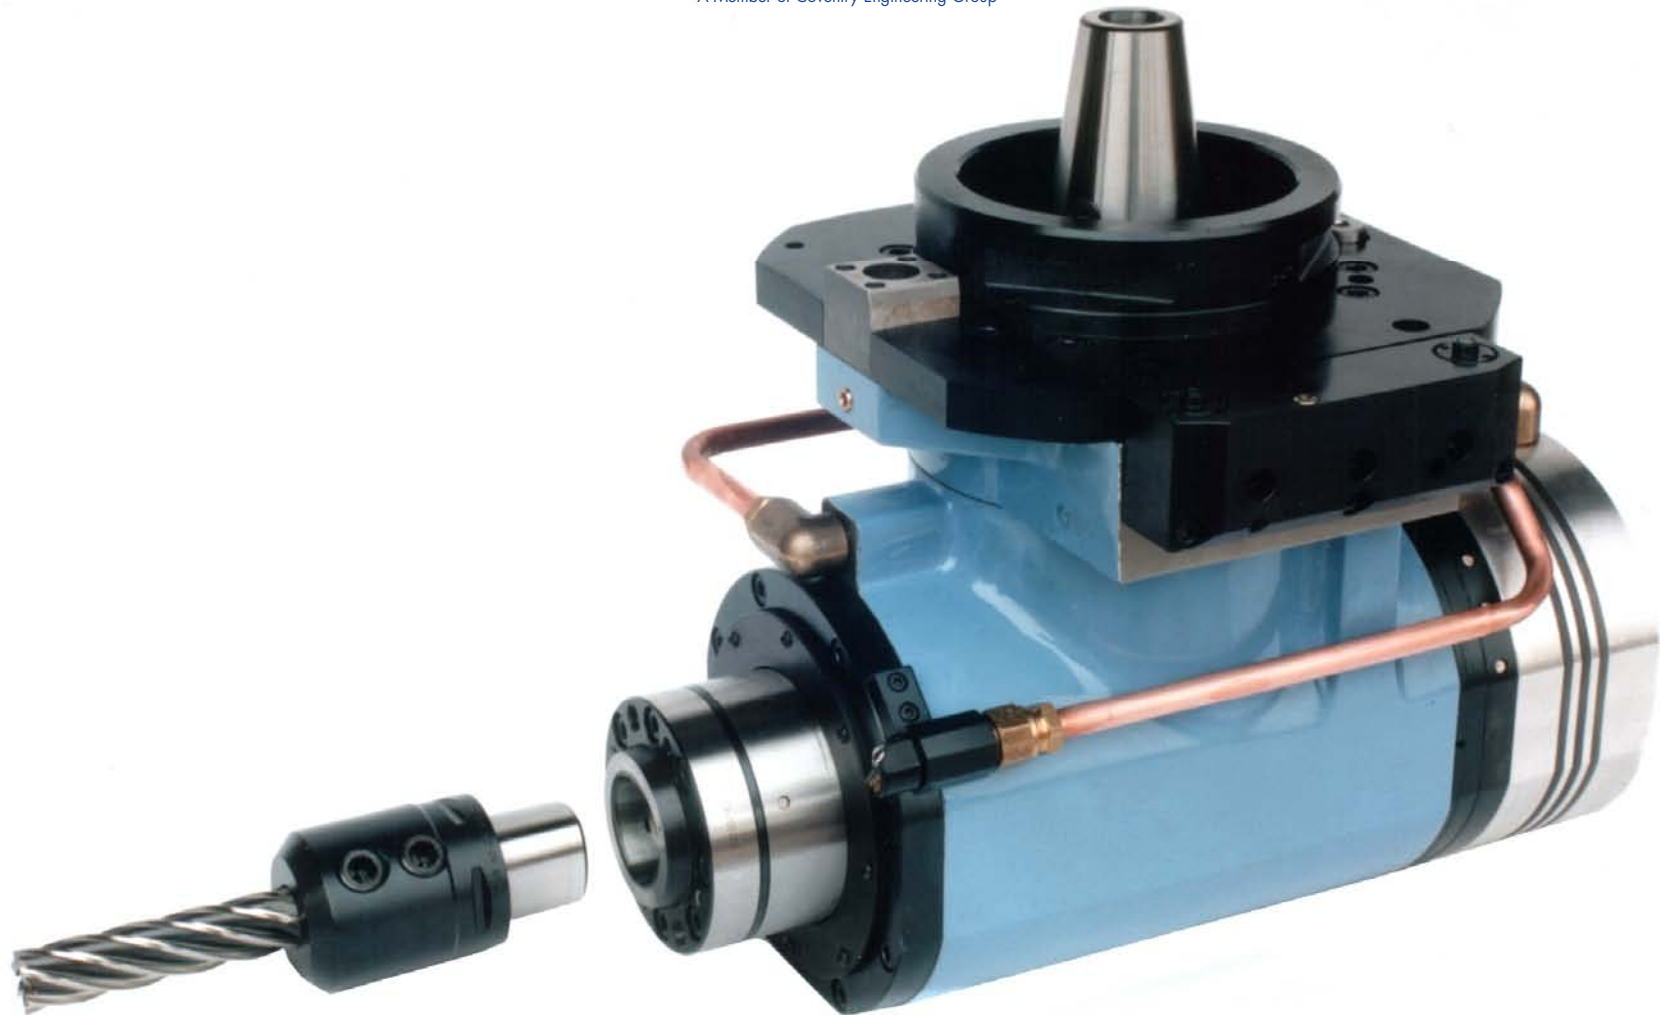

**Right Angle Head With Hydraulic Tool Changing using Sandvik 'Capto' Toolholders.
Customer – WEBSTER & BENNETT, UK.**